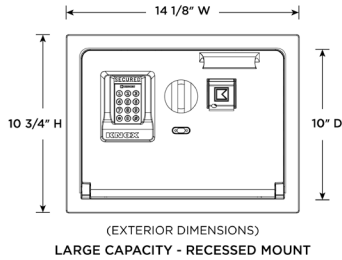

INTERNAL ANTENNA:

Antenna mounted inside door provides smaller footprint and easier installation

MECHANICAL SPECIFICATIONS

| Models | Description | Override Options | Dimensions External | Dimensions Internal | Finish | Weight (lbs.) | Material |
|----------|--|------------------|---------------------------|---------------------------|----------------------|---------------|---------------|
| 5540 | MedVault 2.75 Large Recessed Mount | Mechanical | 10.8" H X 14.1" W X 10" D | 8.8" H X 11.3" W X 6.6" D | Textured Powder Coat | 19.1 | Cast Aluminum |
| KLS-5540 | KnoxLock™ MedVault 2.75 Large Recessed Mount | eKey | | | | 17.2 | |
| 5541 | MedVault 2.75 Large Surface Mount | Mechanical | 9.25" H X 12.6" W X 10" D | 8.8" H X 11.3" W X 6.6" D | Textured Powder Coat | 19.1 | Cast Aluminum |
| KLS-5541 | KnoxLock™ MedVault 2.75 Large Surface Mount | eKey | | | | 17.2 | |

ELECTRICAL SPECIFICATIONS

| | | | |
|-----------------|-------------------------------|---------------|-------------------------|
| Operating Temp | -20°C to 65°C (-4°F to 149°F) | Wiring | 14-16 AWG |
| Humidity | 95% RTH@ 25 C 76 hours | Communication | Ethernet or Wi-Fi |
| Memory | Up to 16,000 audit events | Programming | USB 2.0 A Male to USB-C |
| | Up to 5,000 PIN | Networking | |
| Power Input | 11.3 to 15.5 VDC | Ethernet | 802.3 u |
| Standby Current | 400 mA | Wi-Fi | 802.11 b/g/n (2.4 Ghz) |
| Peak Current | 3 Amps | Regulatory | |
| Battery | CR2450 Lithium | UL | 437 (Lock Core) |
| | | FCC/IC | Part 15 A |