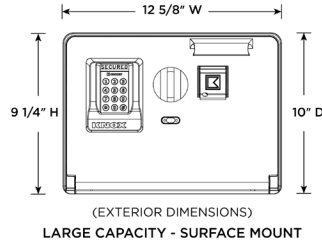

INTERNAL ANTENNA:

Antenna mounted inside door provides smaller footprint and easier installation

MECHANICAL SPECIFICATIONS

| Models | Description | Override Options | Dimensions External | Dimensions Internal | Finish | Weight (lbs.) | Material |
|----------|--|------------------|---------------------------|---------------------------|----------------------|---------------|---------------|
| 5540 | MedVault 2.75 Large Recessed Mount | Mechanical | 10.8" H X 14.1" W X 10" D | 8.8" H X 11.3" W X 6.6" D | Textured Powder Coat | 19.1 | Cast Aluminum |
| KLS-5540 | KnoxLock™ MedVault 2.75 Large Recessed Mount | eKey | | | | 17.2 | |
| 5541 | MedVault 2.75 Large Surface Mount | Mechanical | 9.25" H X 12.6" W X 10" D | 8.8" H X 11.3" W X 6.6" D | Textured Powder Coat | 19.1 | Cast Aluminum |
| KLS-5541 | KnoxLock™ MedVault 2.75 Large Surface Mount | eKey | | | | 17.2 | |