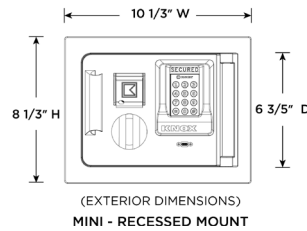

INTERNAL ANTENNA:

Antenna mounted inside door provides smaller footprint and easier installation

MECHANICAL SPECIFICATIONS

| Models | Description | Override Options | Dimensions External | Dimensions Internal | Finish | Weight (lbs.) | Material |
|----------|--|------------------|---------------------------|---------------------------|----------------------|---------------|---------------|
| 5540 | MedVault 2.75 Large Recessed Mount | Mechanical | 10.8" H X 14.1" W X 10" D | 8.8" H X 11.3" W X 6.6" D | Textured Powder Coat | 19.1 | Cast Aluminum |
| KLS-5540 | KnoxLock™ MedVault 2.75 Large Recessed Mount | eKey | | | | 17.2 | |
| 5541 | MedVault 2.75 Large Surface Mount | Mechanical | 9.25" H X 12.6" W X 10" D | 8.8" H X 11.3" W X 6.6" D | Textured Powder Coat | 19.1 | Cast Aluminum |
| KLS-5541 | KnoxLock™ MedVault 2.75 Large Surface Mount | eKey | | | | 17.2 | |