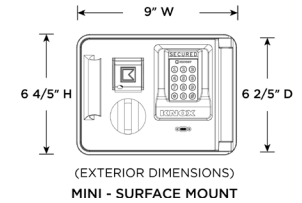

INTERNAL ANTENNA:

Antenna mounted inside door provides smaller footprint and easier installation

MECHANICAL SPECIFICATIONS

| Models | Description | Override Options | Dimensions External | Dimensions Internal | Finish | Weight (lbs.) | Material |
|----------|--|------------------|---------------------------|---------------------------|----------------------|---------------|---------------|
| 5540 | MedVault 2.75 Large Recessed Mount | Mechanical | 10.8" H X 14.1" W X 10" D | 8.8" H X 11.3" W X 6.6" D | Textured Powder Coat | 19.1 | Cast Aluminum |
| KLS-5540 | KnoxLock™ MedVault 2.75 Large Recessed Mount | eKey | | | | 17.2 | |
| 5541 | MedVault 2.75 Large Surface Mount | Mechanical | 9.25" H X 12.6" W X 10" D | 8.8" H X 11.3" W X 6.6" D | Textured Powder Coat | 19.1 | Cast Aluminum |
| KLS-5541 | KnoxLock™ MedVault 2.75 Large Surface Mount | eKey | | | | 17.2 | |